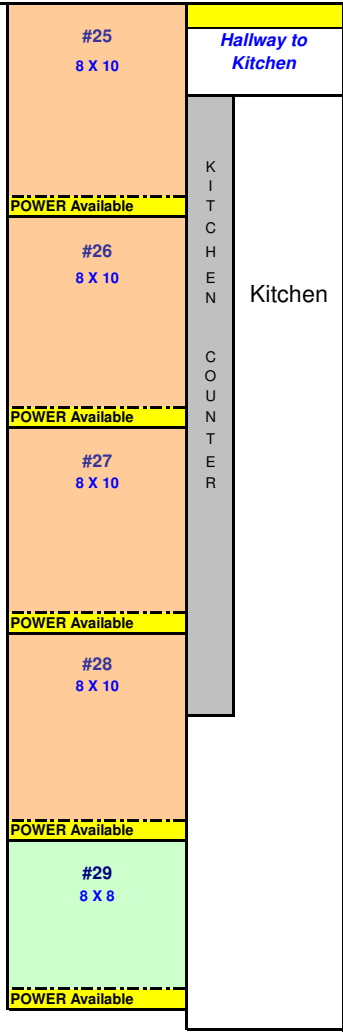

4 8 10 12 14 16 20 24 28 32 36 40 44 48 52 56

Restrooms
←

Penny Creek Elementary School Cafeteria - 2011

Hallway to Back Door

Holiday Bazaar
Saturday, November 19, 2011