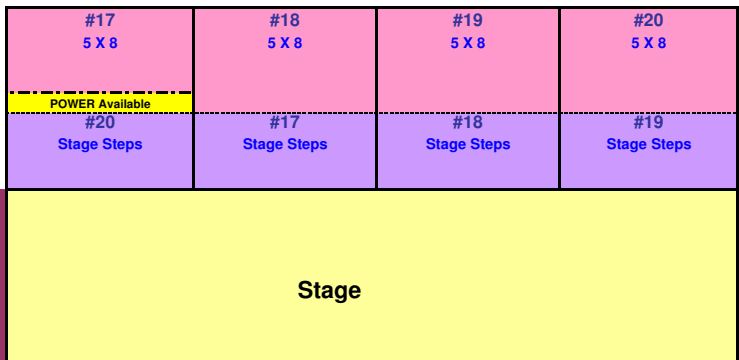

4 8 10 12 14 16 20 24 28 32 36 40 44 48 52 56

Restrooms
←

Penny Creek Elementary School Cafeteria - 2011

Hallway to Back Door

Holiday Bazaar
Saturday, November 19, 2011