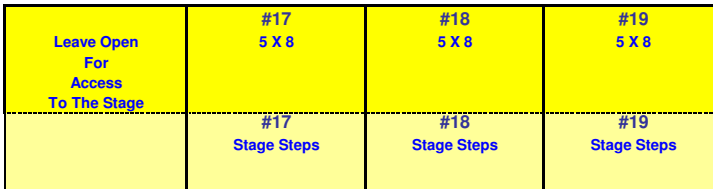

4 8 10 12 14 16 20 24 28 32 36 40 44 48 52 56

Restrooms

Penny Creek Elementary School Cafeteria - 2009

Drinking Fountains

Storage Room Doors

Mill Creek Lions Club Snack Bar!

Hot dogs, Popcorn
Soup, Chili, Cookies,
Coffee, Soda Pop,
Hot Spiced Cider,
Baked Goods, Etc.